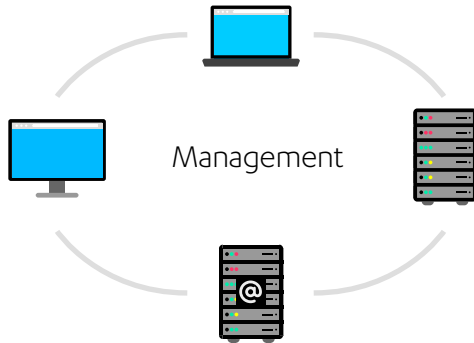

PROTECTION FOR ALL YOUR ASSETS

Business Suite protects the whole environment and offers a central management tool. This all makes IT security simple.

TWO VERSIONS TO SUIT YOUR SECURITY REQUIREMENTS

Business Suite Standard offers you all the above mentioned benefits and features.

Business Suite Premium comes with Software Updater that offers an additional layer of protection by keeping your operating system and 3rd party applications up to date and patched from vulnerabilities.